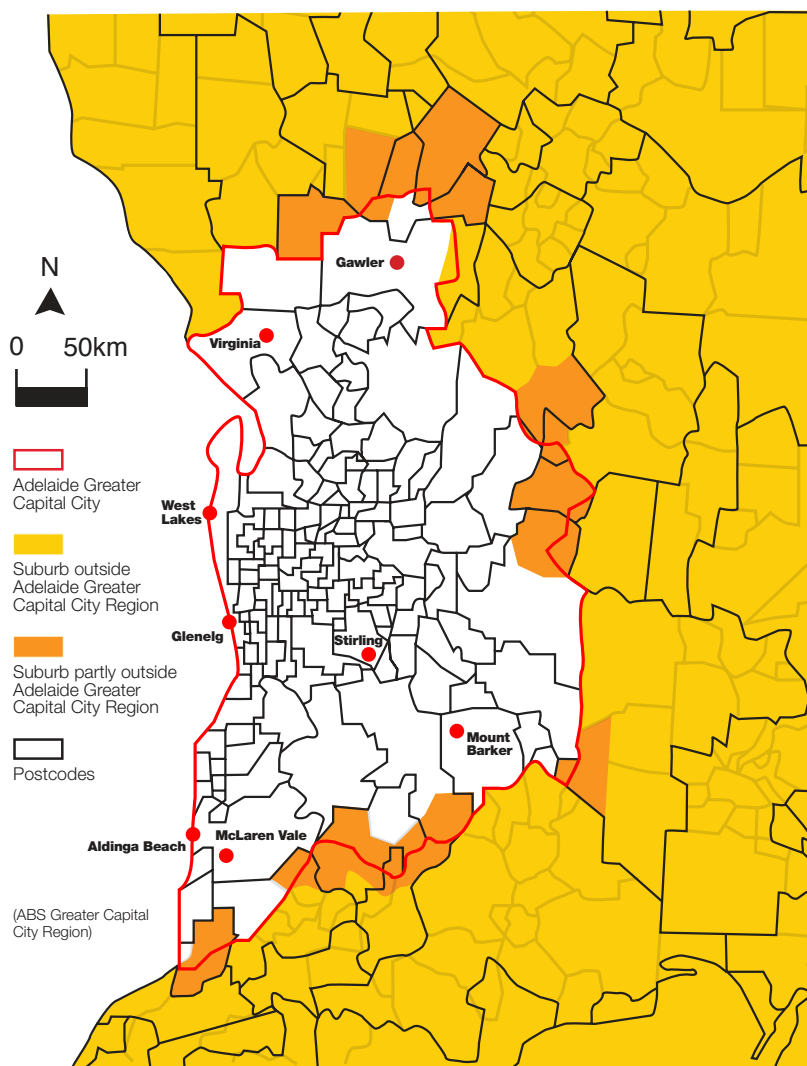

Regional South Australia Definition

(also called Country Region)

Regional South Australia is all postcodes and suburbs not included or partly included in the ABS greater Adelaide definition. The post codes listed below are included within this definition are able to access state nomination regional/requirement concessions.

Towns that do not meet this definition include Mount Barker, Stirling, Gawler, Virginia and McLaren Vale.

5153	5276	5374	5501	5651
5157	5277	5381	5502	5652
5172	5278	5400	5510	5653
5174	5279	5401	5520	5654
5201	5280	5410	5521	5655
5202	5290	5411	5522	5660
5203	5291	5412	5523	5661
5204	5301	5413	5540	5670
5210	5302	5414	5550	5671
5211	5303	5415	5552	5680
5212	5304	5416	5554	5690
5213	5306	5417	5555	5700
5214	5307	5418	5556	5701
5220	5308	5419	5558	5710
5221	5309	5420	5560	5713
5222	5310	5421	5570	5715
5223	5311	5422	5571	5717
5234	5320	5431	5572	5719
5235	5321	5432	5573	5720
5236	5322	5433	5575	5722
5237	5330	5434	5576	5723
5238	5331	5440	5577	5724
5244	5332	5451	5580	5725
5253	5333	5452	5581	5730
5254	5340	5453	5582	5731
5255	5341	5454	5583	5732
5256	5342	5455	5600	5733
5259	5343	5460	5601	5734
5260	5344	5461	5602	5715
5261	5345	5462	5603	5717
5262	5346	5464	5605	5719
5263	5351	5471	5606	5720
5264	5352	5472	5607	5722
5265	5353	5473	5608	5723
5266	5354	5480	5609	5724
5267	5355	5481	5630	5725
5268	5356	5482	5631	5730
5269	5357	5483	5632	5731
5270	5360	5485	5633	5732
5271	5362	5490	5640	5733
5272	5371	5491	5641	5734
5273	5372	5493	5642	
5275	5373	5495	5650	

For further information, please contact us at: Immigration South Australia. GPO Box 320, Adelaide SA 5001, Australia Telephone: +61 8 8303 2420

Please Note: Any information about the law in Australia or South Australia is provided as general information only and is not legal advice. This fact sheet is a starting point only and is not a substitute for legal or professional advice. While the Department has attempted to ensure the information is accurate at the time of publishing, no responsibility will be accepted for any errors or omissions and the Government of South Australia will not be liable for any loss or damage incurred by any person as a consequence of any use, reference or reliance on this information. Any such use, reference or reliance shall be at the sole risk of that person who should seek their own legal and/or professional advice if required.